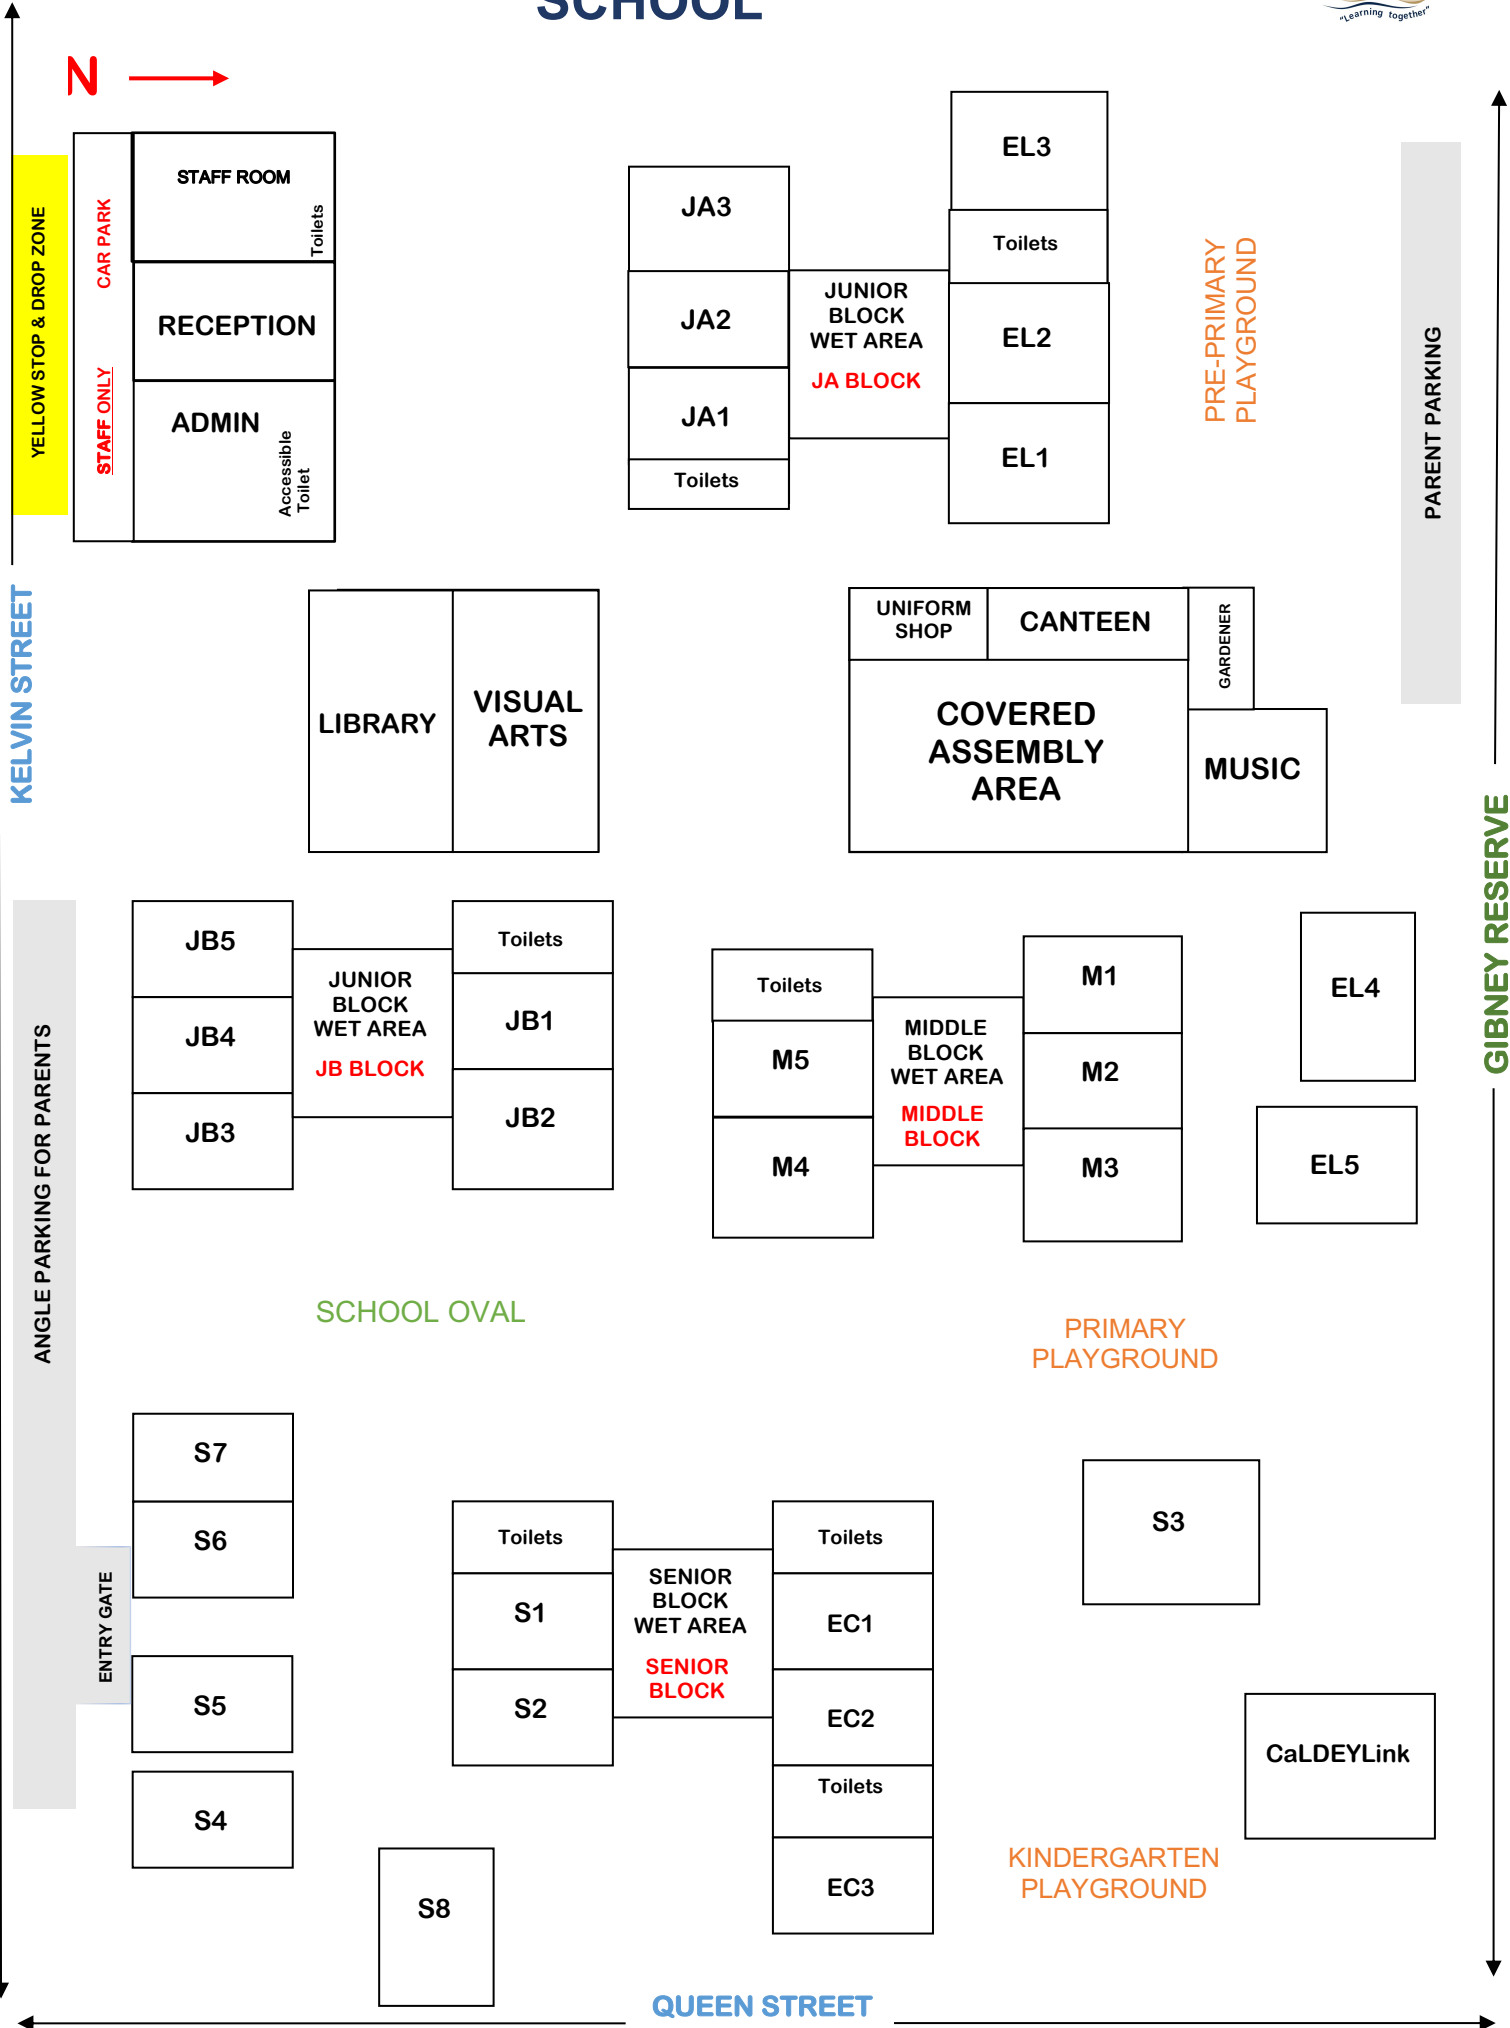

# MAYLANDS PENINSULA PRIMARY SCHOOL

KELVIN STREET

QUEEN STREET

GIBNEY RESERVE

SCHOOL OVAL

PRIMARY PLAYGROUND

KINDERGARTEN PLAYGROUND

PRE-PRIMARY PLAYGROUND

PARENT PARKING

ANGLE PARKING FOR PARENTS

ENTRY GATE

STAFF ONLY CAR PARK

YELLOW STOP & DROP ZONE

CaLDEYLink

LIBRARY

VISUAL ARTS

JUNIOR BLOCK WET AREA  
JB BLOCK

Toilets

JB1

JB2

Toilets

M5

M4

MIDDLE BLOCK WET AREA  
MIDDLE BLOCK

S4

S8

Toilets

S1

S2

SENIOR BLOCK WET AREA  
SENIOR BLOCK

Toilets

EC1