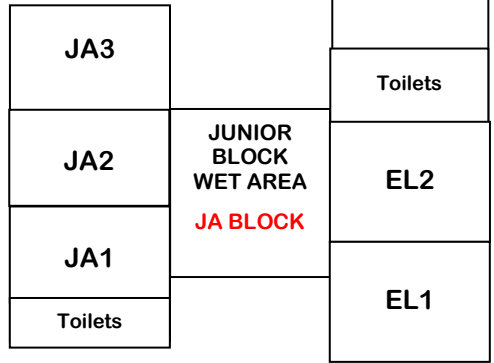

MAYLANDS PENINSULA PRIMARY SCHOOL

YELLOW STOP & DROP ZONE

KELVIN STREET

ANGLE PARKING FOR PARENTS

CAR PARK

STAFF ONLY

PRE-PRIMARY PLAYGROUND

PARENT PARKING

SCHOOL OVAL

PRIMARY PLAYGROUND

GIBNEY RESERVE

ENTRY GATE

KINDERGARTEN PLAYGROUND

CaLDEYLink

QUEEN STREET