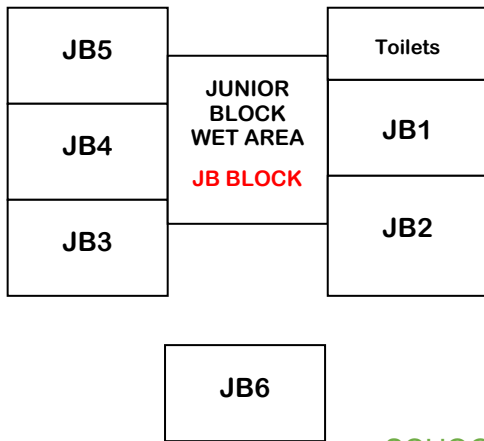

MAYLANDS PENINSULA PRIMARY SCHOOL

YELLOW STOP & DROP ZONE

KELVIN STREET

ANGLE PARKING FOR PARENTS

CAR PARK

STAFF ONLY

PRE-PRIMARY PLAYGROUND

PARENT PARKING

SCHOOL OVAL

PRIMARY PLAYGROUND

GIBNEY RESERVE

ENTRY GATE

KINDERGARTEN PLAYGROUND

CaLDEYLink

QUEEN STREET