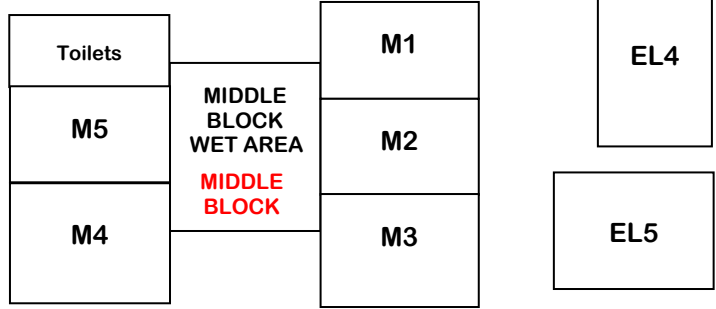

MAYLANDS PENINSULA PRIMARY SCHOOL

YELLOW STOP & DROP ZONE

KELVIN STREET

ANGLE PARKING FOR PARENTS

CAR PARK

STAFF ONLY

PRE-PRIMARY PLAYGROUND

PARENT PARKING

SCHOOL OVAL

PRIMARY PLAYGROUND

GIBNEY RESERVE

ENTRY GATE

KINDERGARTEN PLAYGROUND

CaLDEYLink

QUEEN STREET