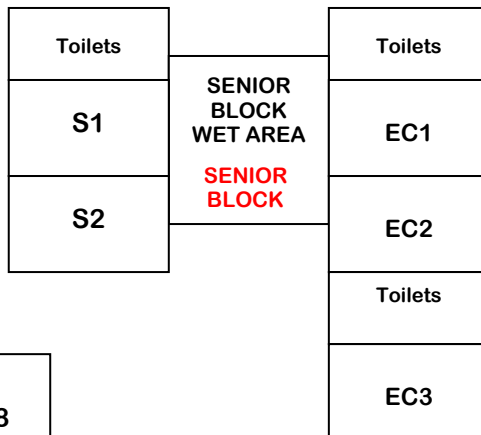

MAYLANDS PENINSULA PRIMARY SCHOOL

YELLOW STOP & DROP ZONE

KELVIN STREET

ANGLE PARKING FOR PARENTS

CAR PARK

STAFF ONLY

PRE-PRIMARY PLAYGROUND

PARENT PARKING

SCHOOL OVAL

PRIMARY PLAYGROUND

GIBNEY RESERVE

ENTRY GATE

KINDERGARTEN PLAYGROUND

CaLDEYLink

QUEEN STREET